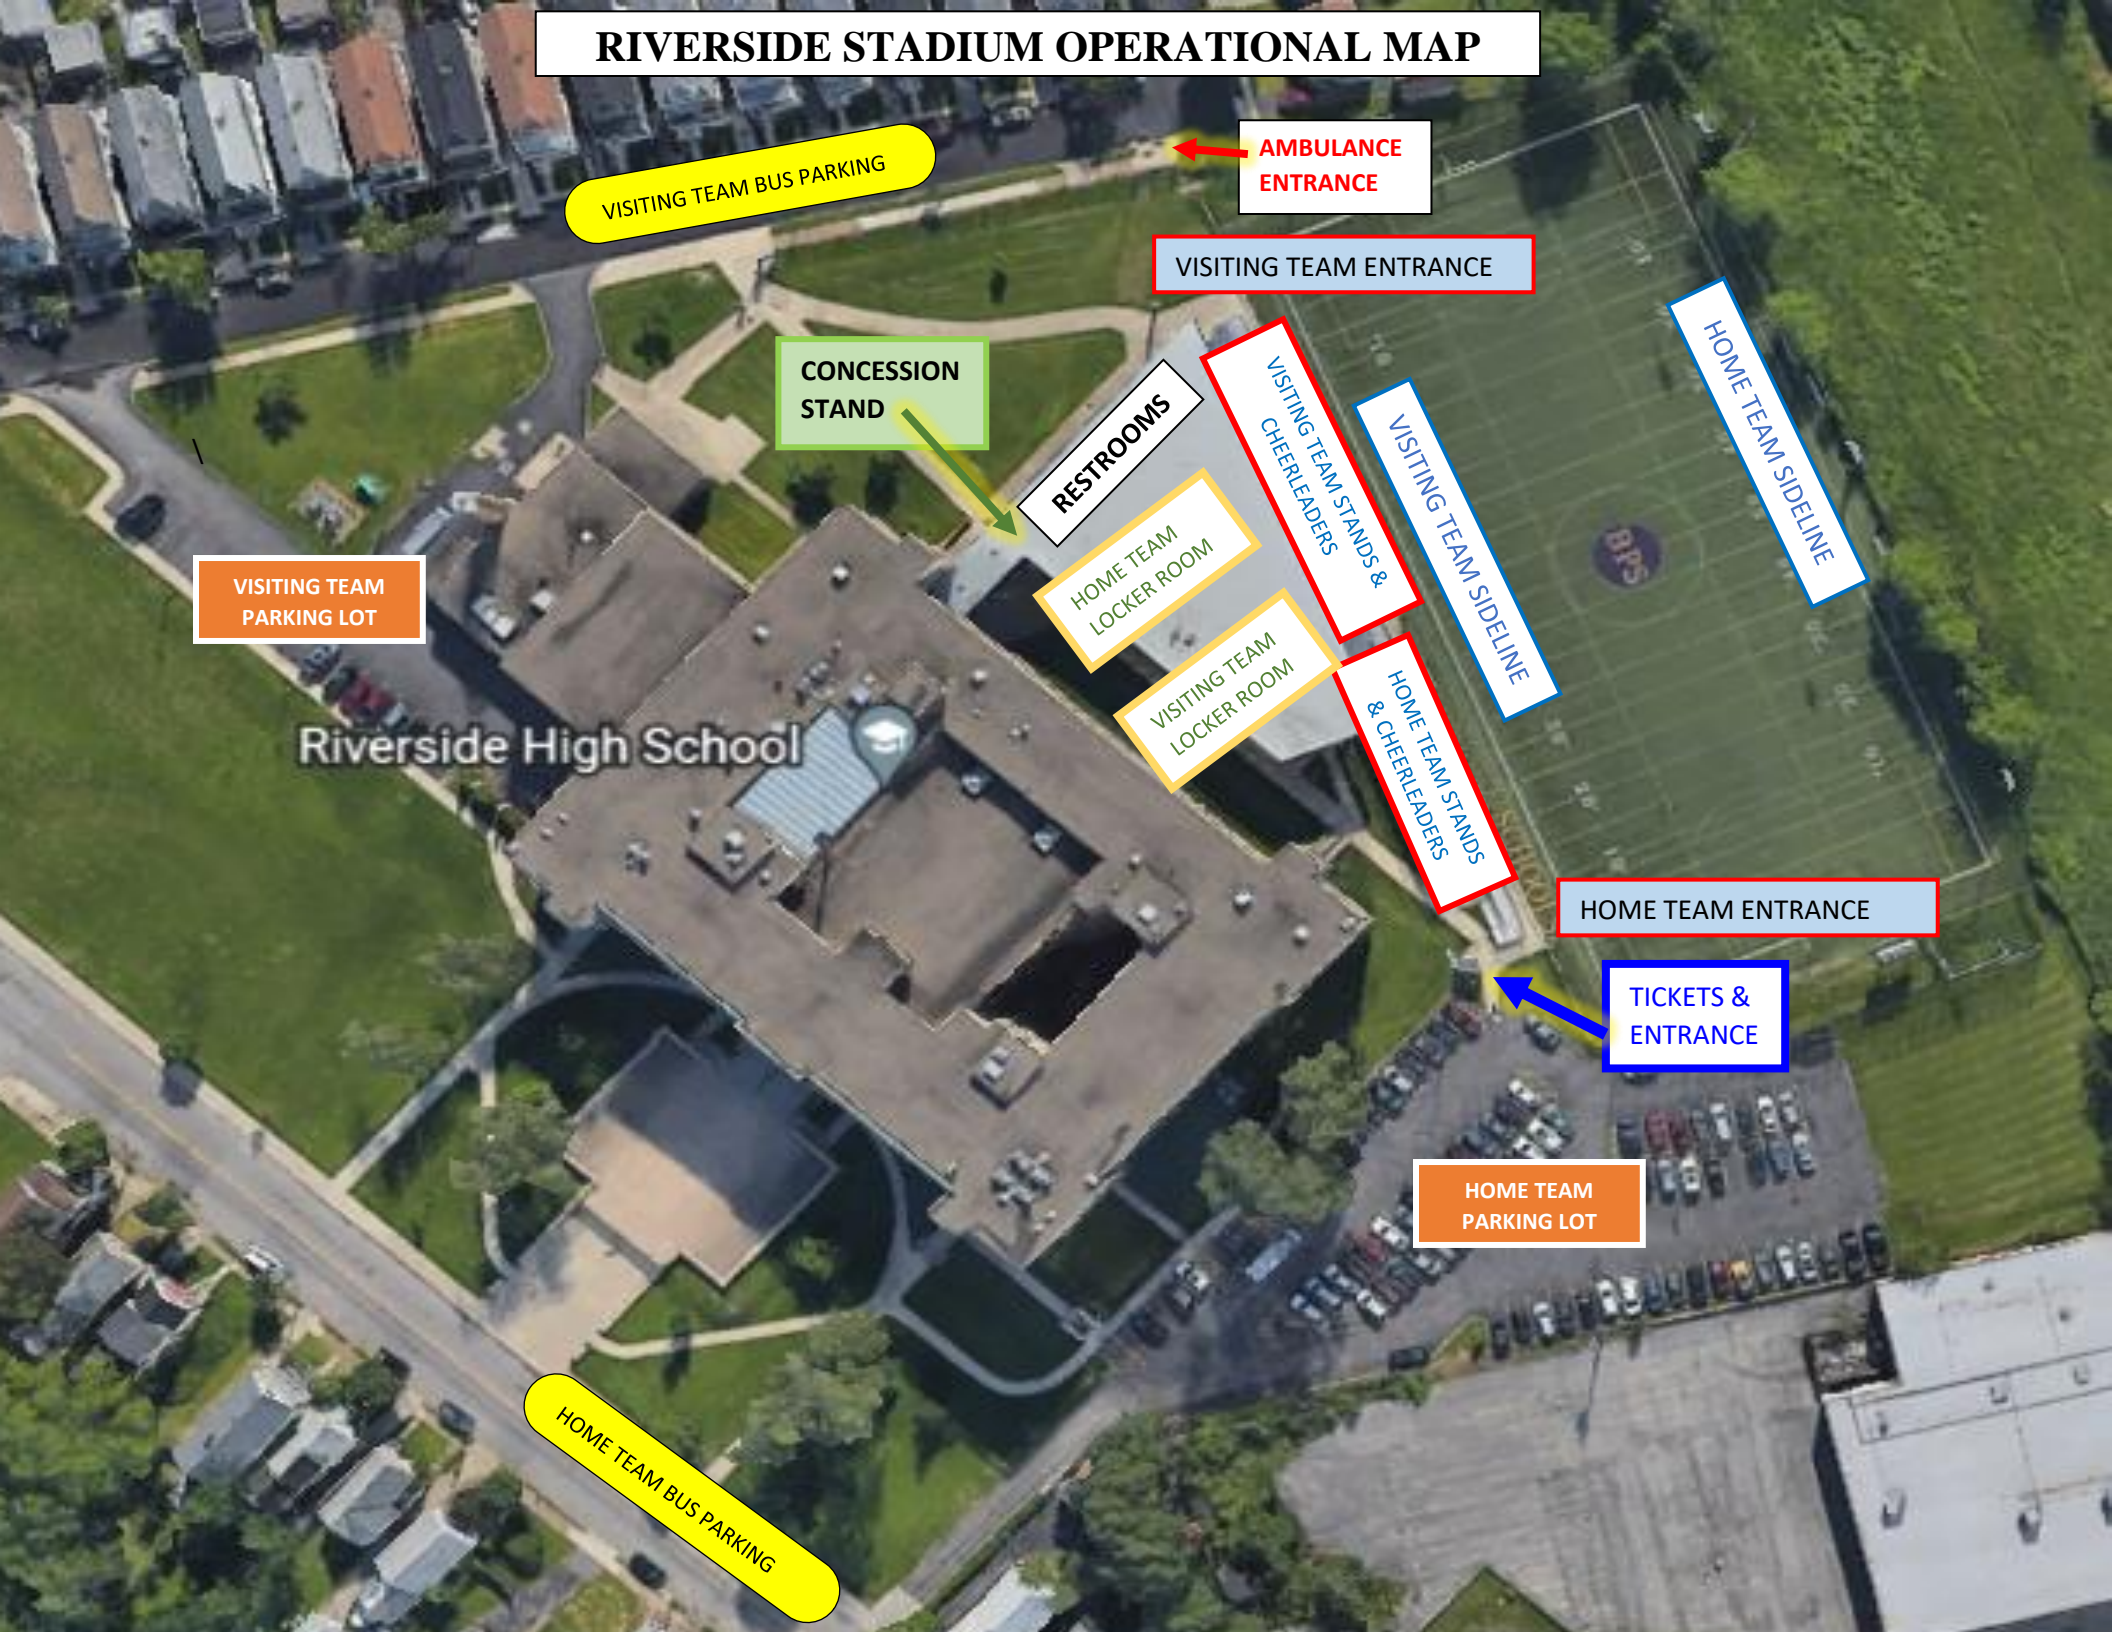

RIVERSIDE STADIUM OPERATIONAL MAP

VISITING TEAM BUS PARKING

AMBULANCE
ENTRANCE

VISITING TEAM ENTRANCE

CONCESSION
STAND

RESTROOMS

VISITING TEAM STANDS &
CHEERLEADERS

VISITING TEAM SIDELINE

HOME TEAM SIDELINE

VISITING TEAM
PARKING LOT

HOME TEAM
LOCKER ROOM

VISITING TEAM
LOCKER ROOM

HOME TEAM STANDS
& CHEERLEADERS

Riverside High School

HOME TEAM ENTRANCE

TICKETS &
ENTRANCE

HOME TEAM
PARKING LOT

HOME TEAM BUS PARKING