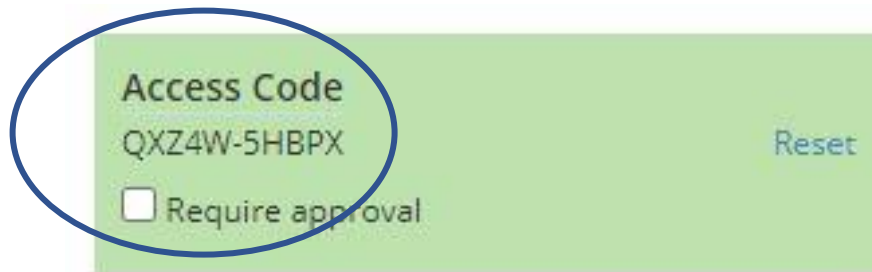

Join the Emerson Schoology Library Group

1. Login to Schoology
2. Select Groups then My Groups

3. Select Join Group

4. In the pop-up box enter the access code QXZ4W-5HPX

In the Group, you will find a variety of resources along with Teams links to Virtual Librarian office hours.