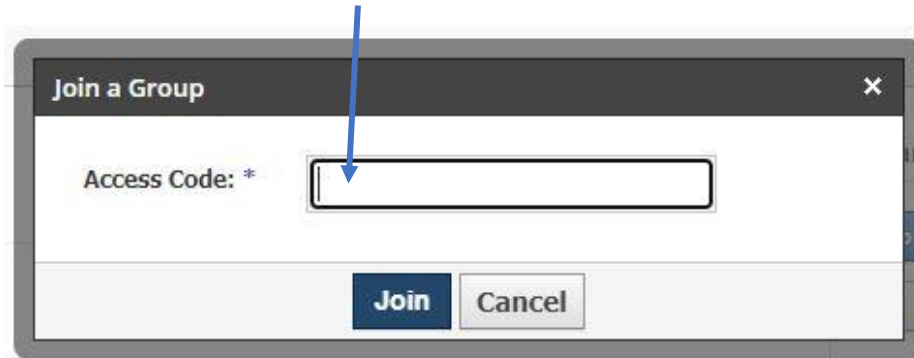

Join the Emerson Schoology Library Group

1. Login to Schoology
2. Select Groups then My Groups

3. Select Join Group

4. In the pop-up box enter the access code QXZ4W-5HPX

In the Group, you will find a variety of resources along with Teams links to Virtual Librarian office hours.