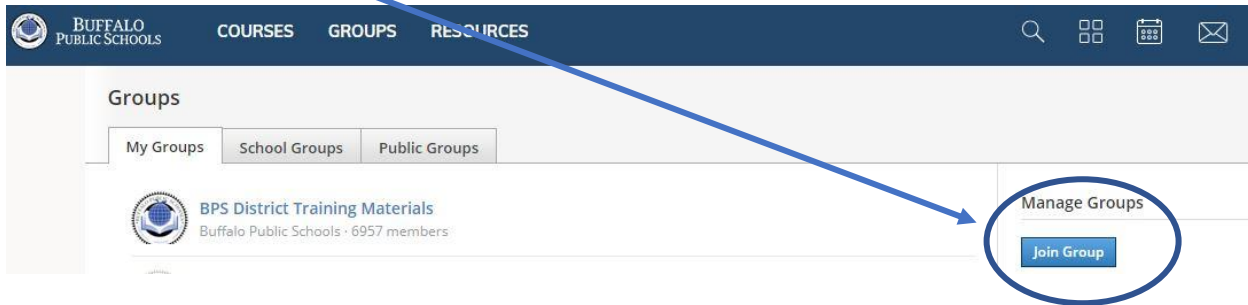

Join the Emerson Schoology Library Group

1. Login to Schoology
2. Select Groups then My Groups

3. Select Join Group

4. In the pop-up box enter the access code QXZ4W-5HPX

In the Group, you will find a variety of resources along with Teams links to Virtual Librarian office hours.