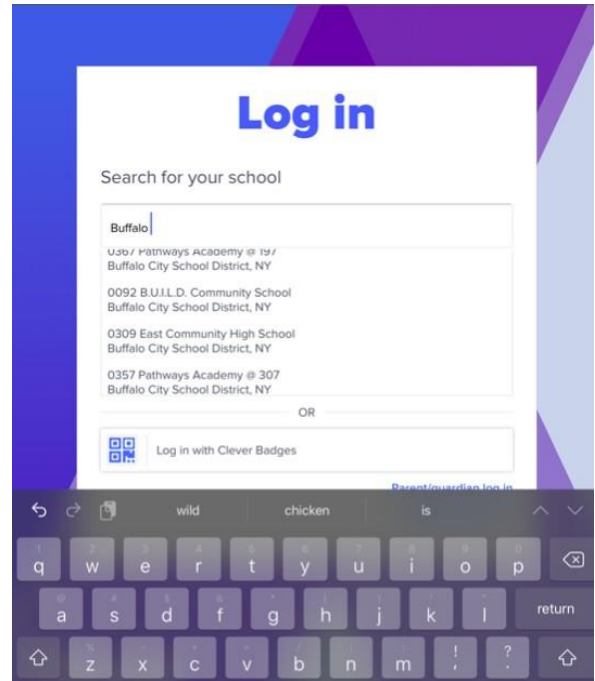

How to log into Clever: (iPad version)

1. Click on the clever icon

2. Click the blue log in with username/password

3. Search Buffalo and then scroll down to 0099

4. This screen will pop up. Log in with Active Directory

5. This is where you will enter your username and password. If you have forgotten this, please reach out to your teacher!

6. Once you are logged in, you will see the sites and apps you need access to. **Remember, there are more listed at the bottom!**