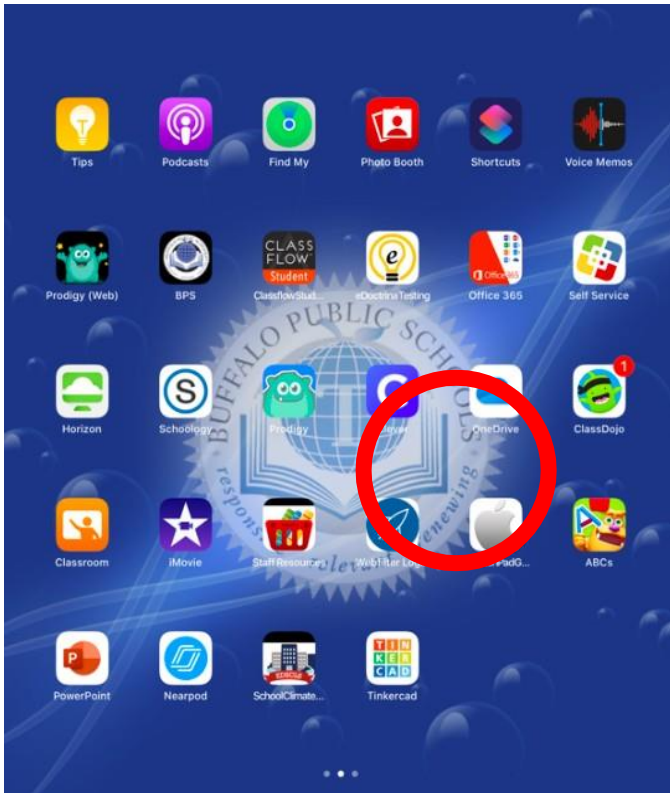

How to log into Clever: (iPad version)

1. Click on the clever icon

2. Click the blue log in with username/password

3. Search Buffalo and then scroll down to 0099

4. This screen will pop up. Log in with Active Directory

5. This is where you will enter your username and password. If you have forgotten this, please reach out to your teacher!

6. Once you are logged in, you will see the sites and apps you need access to. **Remember, there are more listed at the bottom!**