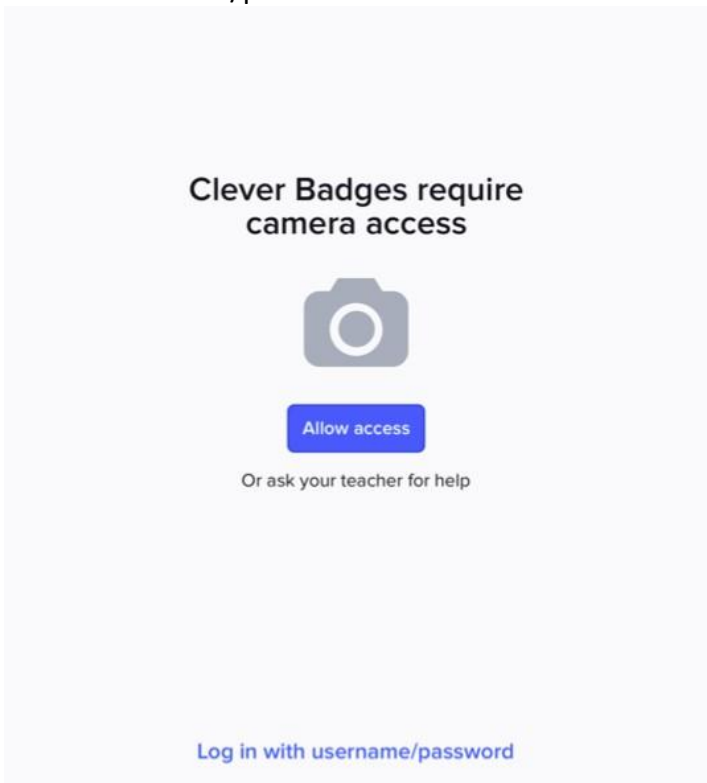

How to log into Clever: (iPad version)

1. Click on the clever icon

2. Click the blue log in with username/password

3. Search Buffalo and then scroll down to 0099

4. This screen will pop up. Log in with Active Directory

5. This is where you will enter your username and password. If you have forgotten this, please reach out to your teacher!

6. Once you are logged in, you will see the sites and apps you need access to. **Remember, there are more listed at the bottom!**