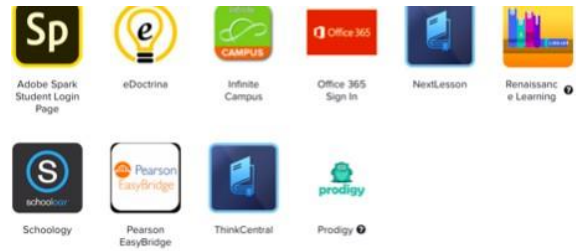

How to log into Clever: (iPad version)

1. Click on the clever icon

2. Click the blue log in with username/password

3. Search Buffalo and then scroll down to 0099

4. This screen will pop up. Log in with Active Directory

5. This is where you will enter your username and password. If you have forgotten this, please reach out to your teacher!

6. Once you are logged in, you will see the sites and apps you need access to. **Remember, there are more listed at the bottom!**