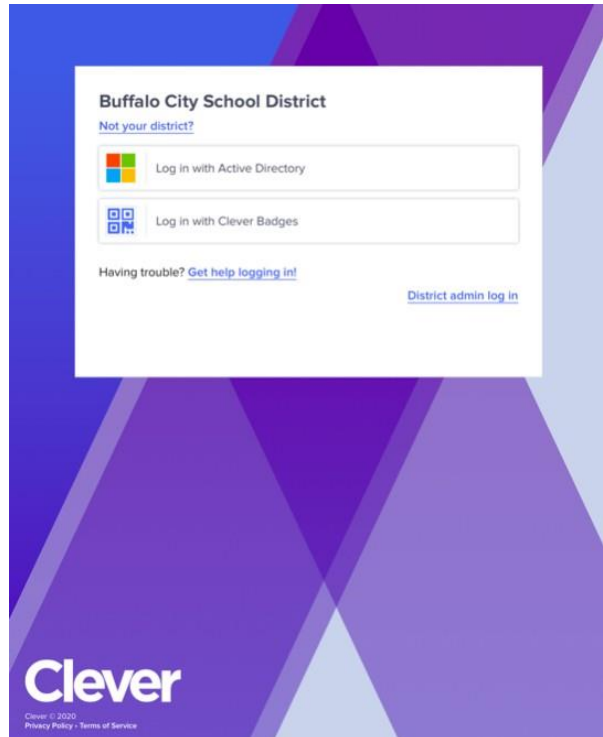

How to log into Clever: (iPad version)

1. Click on the clever icon

2. Click the blue log in with username/password

3. Search Buffalo and then scroll down to 0099

4. This screen will pop up. Log in with Active Directory