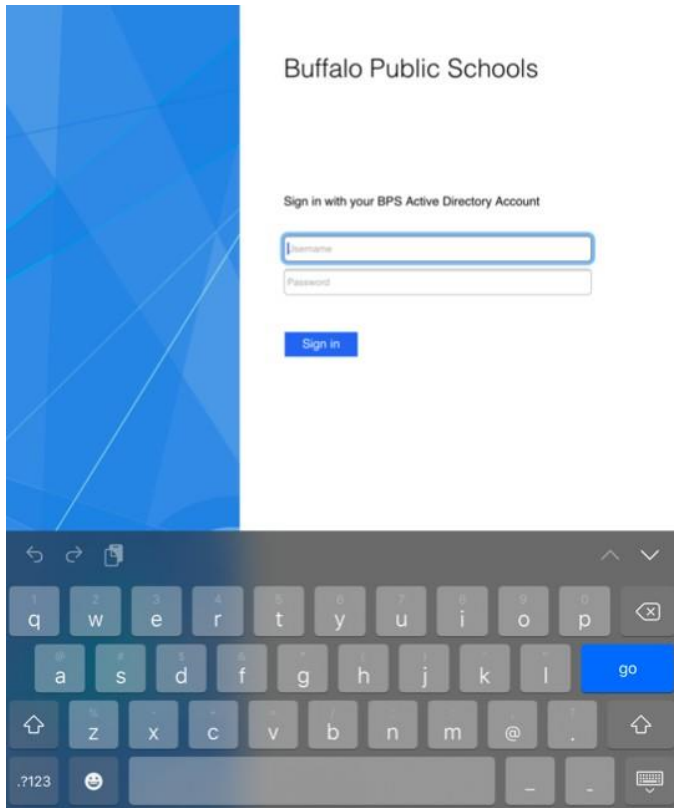

How to log into Clever: (iPad version)

1. Click on the clever icon

2. Click the blue log in with username/password

3. Search Buffalo and then scroll down to 0099

4. This screen will pop up. Log in with Active Directory

5. This is where you will enter your username and password. If you have forgotten this, please reach out to your teacher!

6. Once you are logged in, you will see the sites and apps you need access to. **Remember, there are more listed at the bottom!**