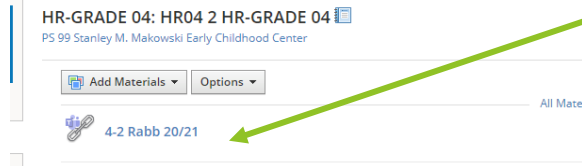

DIRECTIONS

1. Login into Schoology

- For help with how to login into schoology click this link: [SCHOOLGY HELP](#)

2. Once in schoology click on any course

- Click on the TEAMS link: 4-2 Rabb 20/21

3. You can then open TEAMS