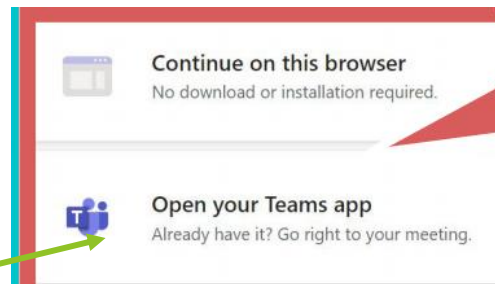

DIRECTIONS

1. Login into Schoology

- For help with how to login into schoology click this link: [SCHOOLGY HELP](#)

2. Once in schoology click on any course

- Click on the TEAMS link: 4-2 Rabb 20/21

3. You can then open TEAMS