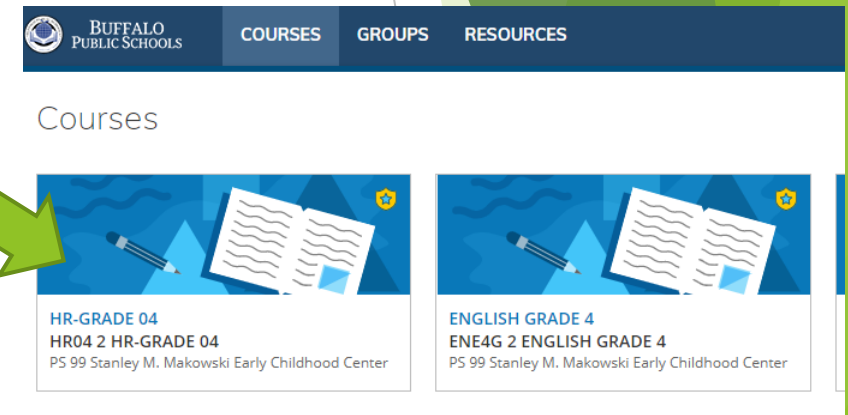

DIRECTIONS

1. Login into Schoology

- For help with how to login into schoology click this link: [SCHOOLGY HELP](#)

2. Once in schoology click on any course

- Click on the TEAMS link: 4-2 Rabb 20/21

3. You can then open TEAMS